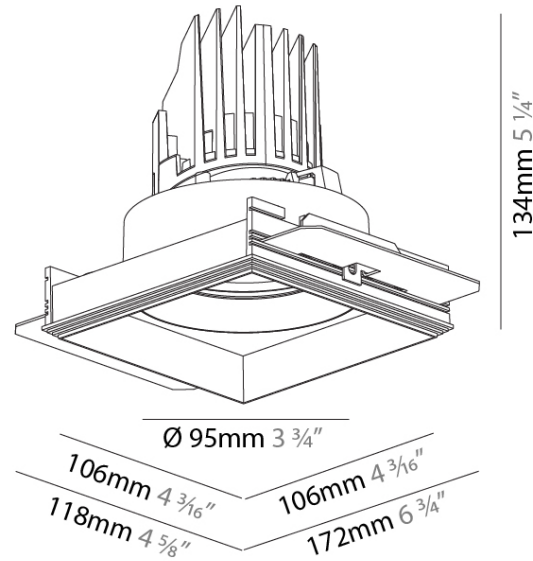

ELECTRICAL

Lamp Type: LED (Zhaga Standard)
Input Wattage (W): 13.2 (2700K) / 16.5
Total Output Wattage (W): 12 (2700K) / 15
Dimming: Tri-Mode (Non-Dimming and Phase Dimming (120Vac only) and 0-10V Dimming)
Driver Included: No
Driver Location: Recessed Housing
Driver Type: Constant Current - Universal
Driver Class: Class 2
Housing: See components
Input Voltage (V): 120 - 277
Constant Current (MA): 350

LED

Number of LEDs: 1
Color Temperature (°K): 2700 / 3000 / 3500 / 4000
Max. Delivered Lumen (lm): 850 / 950 / 1019 / 1040
Nominal Lumen (lm): 960 / 1070 / 1156 / 1180
CRI: >90 CRI
Efficiency (%): 88.5
Lamp Life (hrs): 50000
Upon Request: RGB-W Tunable White Special Color Temperature Special LED

OPTICAL

Reflector: 10
Adjustability: Rotational 355°; Tilt 30°
Upon Request: Special Beam Angles

RATINGS AND CERTIFICATIONS

Zaneen Lighting © 2024, T 1-800-380-3382, F 416-247-9319, www.zaneen.com

Available for international specifications by adding "INT" at the end of the existing Model #. For assistance on 'custom' specifications, contact zteam@zaneen.com. In a constant effort to supply the best product, we reserve the right to change specifications or materials without notice. The most recent specification sheets are found at zaneen.com
IP rating: IP20