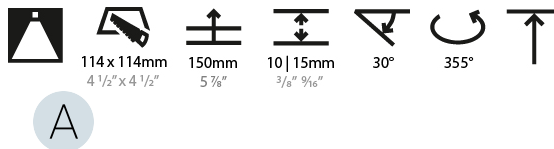

PHYSICAL

Shape: Square
Length (mm): 119
Length (in): 4 ¹¹/₁₆
Width (mm): 119
Width (in): 4 ¹¹/₁₆
Depth (mm): 132
Depth (in): 5 ³/₁₆
Ceiling Thickness (mm): 10 / 12.5 / 15
Ceiling Thickness (in): 3/8 or 1/2 or 9/16
Min. Recessing Depth (mm): 200
Min. Recessing Depth (in): 7 ⁷/₈
Light Distribution: Adjustable / Downlight
Weight (kg): 0.544
Weight (lbs): 1.2
Fixture Finish: SSR / BKV / CWI / CRY / HAB / UFT / ITA / RUA / FTG / MYG / LOD / PUS / FRO / FUP / KIA / POP / BLS / SPG / MEY / GOH / GUM / CHC / COM / ABZ / JAG / OBR / MOS / ROR
Fixture Material: Aluminum Die Cast
Cut-out Measurements: 114mm / 4 1/2" x 114mm / 4 1/2"

ELECTRICAL

Lamp Type: LED (Zhaga Standard)
Input Wattage (W): 13.2 / 16.5
Total Output Wattage (W): 12 / 14
Dimming: Tri-Mode (Non-Dimming and Phase Dimming (120Vac only) and 0-10V Dimming)
Driver Included: No
Driver Location: Recessed Housing
Driver Type: Constant Current - Universal
Driver Class: Class 2
Housing: See components
Input Voltage (V): 120 - 277
Constant Current (MA): 350

LED

Number of LEDs: 1
Color Temperature (°K): 2700 / 3000 / 3500 / 4000
Max. Delivered Lumen (lm): 850 / 950 / 1019 / 1040
Nominal Lumen (lm): 960 / 1070 / 1156 / 1180
CRI: >90 CRI
Lamp Life (hrs): 50000

OPTICAL

Reflector°: 10
Adjustability: Rotational 355°; Tilt 30°

RATINGS AND CERTIFICATIONS

Certified By: Certified for North American Standards
IP rating: IP20