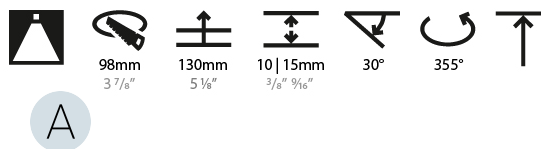

GENERAL

Series: Bioniq
Subseries: Bioniq Square Pinhole
Brand: Prolicht
Division: Architectural
Mounting Type: Recessed
Mounting Location: Ceiling
Subcategory: Downlight

PHYSICAL

Shape: Square
Length (mm): 107
Length (in): 4 ³/₁₆"
Width (mm): 107
Width (in): 4 ³/₁₆"
Depth (mm): 112
Depth (in): 4 ⁷/₁₆"
Ceiling Thickness (mm): 10 / 12.5 / 15
Ceiling Thickness (in): 3/8 or 1/2 or 9/16
Min. Recessing Depth (mm): 130
Min. Recessing Depth (in): 5 ¹/₈"
Light Distribution: Adjustable / Downlight
Weight (kg): 0.463
Weight (lbs): 1.02
Fixture Finish: SSR / BKV / CWI / CRY / HAB / UFT / ITA / RUA / FTG / MYG / LOD / PUS / FRO / FUP / KIA / POP / BLS / SPG / MEY / GOH / GUM / CHC / COM / ABZ / JAG / OBR / MOS / ROR
Fixture Material: Aluminum Die Cast
Cut-out Measurements: 98mm / 3 7/8"

ELECTRICAL

Lamp Type: LED (Zhaga Standard)
Total Output Wattage (W): 15
Dimming: Dali Dimming
Driver Included: No
Driver Location: Recessed Housing
Driver Type: Constant Current - 120Vac
Housing: See components
Input Voltage (V): 120
Constant Current (MA): 350

LED

Number of LEDs: 1
Color Temperature (°K): Warm Dim
Max. Delivered Lumen (lm): 760
Nominal Lumen (lm): 1140
CRI: >90 CRI
Lamp Life (hrs): 50000

OPTICAL

Reflector°: 20 / 40 / 60
Adjustability: Rotational 355°; Tilt 30°

RATINGS AND CERTIFICATIONS

Certified By: Certified for North American Standards
IP rating: IP20