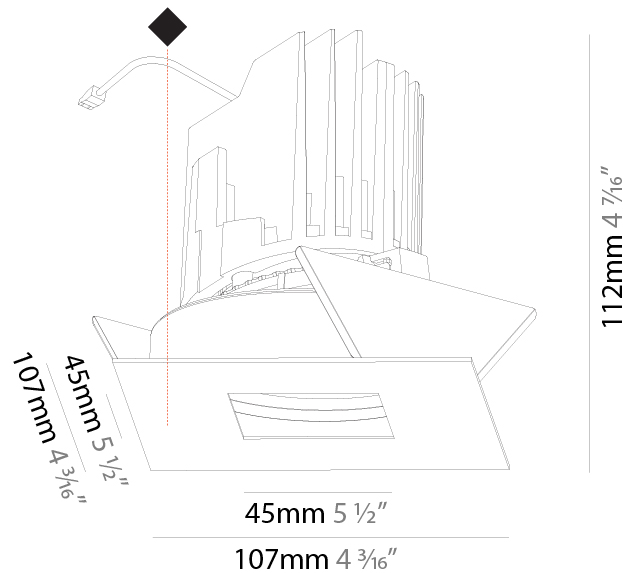

PHYSICAL

Shape: Square
Length (mm): 107
Length (in): 4 ³/₁₆"
Width (mm): 107
Width (in): 4 ³/₁₆"
Depth (mm): 112
Depth (in): 4 ⁷/₁₆"
Ceiling Thickness (mm): 10 / 12.5 / 15
Ceiling Thickness (in): 3/8 or 1/2 or 9/16
Min. Recessing Depth (mm): 130
Min. Recessing Depth (in): 5 ¹/₈"
Light Distribution: Adjustable / Downlight
Weight (kg): 0.479
Weight (lbs): 1.06
Fixture Finish: SSR / BKV / CWI / CRY / HAB / UFT / ITA / RUA / FTG / MYG / LOD / PUS / FRO / FUP / KIA / POP / BLS / SPG / MEY / GOH / GUM / CHC / COM / ABZ / JAG / OBR / MOS / ROR
Fixture Material: Aluminum Die Cast
Cut-out Measurements: 98mm / 3 7/8"

ELECTRICAL

Lamp Type: LED (Zhaga Standard)
Input Wattage (W): 13.2 / 16.5
Total Output Wattage (W): 12 / 14
Dimming: Tri-Mode (Non-Dimming and Phase Dimming (120Vac only) and 0-10V Dimming)
Driver Included: No
Driver Location: Recessed Housing
Driver Type: Constant Current - Universal
Driver Class: Class 2
Housing: See components
Input Voltage (V): 120 - 277
Constant Current (MA): 350

LED

Number of LEDs: 1
Color Temperature (°K): 2700 / 3000 / 3500 / 4000
Max. Delivered Lumen (lm): 850 / 950 / 1019 / 1040
Nominal Lumen (lm): 960 / 1070 / 1156 / 1180
CRI: >90 CRI
Lamp Life (hrs): 50000

OPTICAL

Reflector°: 10
Adjustability: Rotational 355°; Tilt 30°

RATINGS AND CERTIFICATIONS

Certified By: Certified for North American Standards
IP rating: IP20